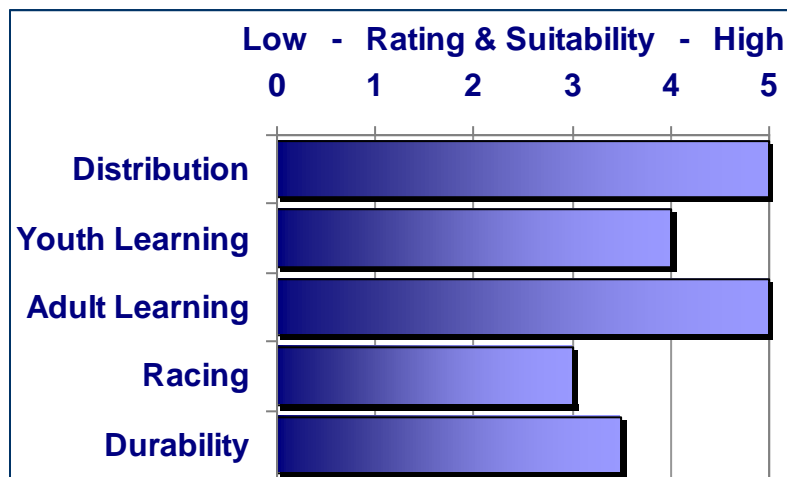

## RS Vision

The RS Vision is a strong, safe, spacious and self draining boat that can be comfortably sailed by one to four adults, or up to five young sailors. The ideal boat to teach from entry level up to more advanced techniques such as spinnaker and trapeze skills.